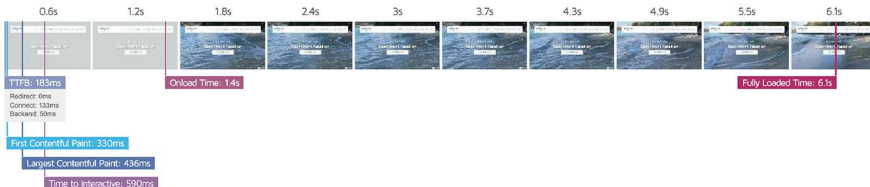

Latest Performance Report for: https://seaglassplace.com/

Report generated: Thu, Aug 3, 2023 9:52 AM -0700
 Test Server Location: 🇨🇦 Vancouver, Canada
 Using: 🌐 Chrome (Desktop) 103.0.5060.134, Lighthouse 9.6.4

GTmetrix Grade ?

B	Performance ? 94%	Structure ? 76%
---	-----------------------------	---------------------------

Web Vitals ?

Largest Contentful Paint ? 435ms	Total Blocking Time ? 17ms	Cumulative Layout Shift ? 0
--	--------------------------------------	---------------------------------------

- Summary
- Performance
- Structure
- Waterfall
- Video
- History

Speed Visualization ?

THANK YOU for choosing the Support PRO team at Creative Services to analyze, update and perform pro-active maintenance for your website each month.