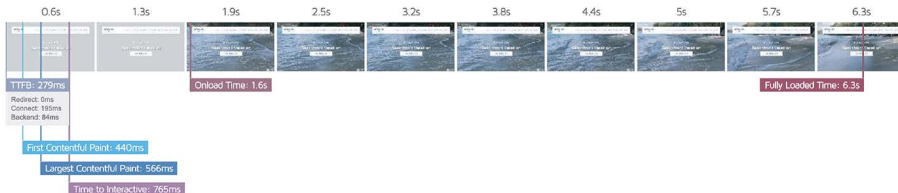

Latest Performance Report for: https://seaglassplace.com/

Report generated: Fri, May 12, 2023 12:43 PM -0700
 Test Server Location: 🇨🇦 Vancouver, Canada
 Using: 🌐 Chrome (Desktop) 103.0.5060.134, Lighthouse 9.6.4

GTmetrix Grade [?]

B	Performance [?] 94%	Structure [?] 73%
---	--	--------------------------------------

Web Vitals [?]

Largest Contentful Paint [?] 565ms	Total Blocking Time [?] 25ms	Cumulative Layout Shift [?] 0
---	---	--

- Summary
- Performance
- Structure
- Waterfall
- Video
- History

Speed Visualization [?]

THANK YOU for choosing the Support PRO team at Creative Services to analyze, update and perform pro-active maintenance for your website each month.