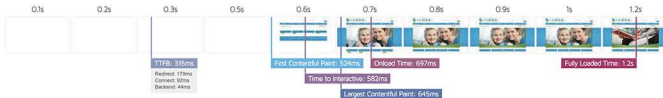

Performance

Structure

Waterfall

Video

History

Speed Visualization ?

THANK YOU for choosing the Support PRO team at Creative Services to analyze, update and perform pro-active maintenance for your website each month.